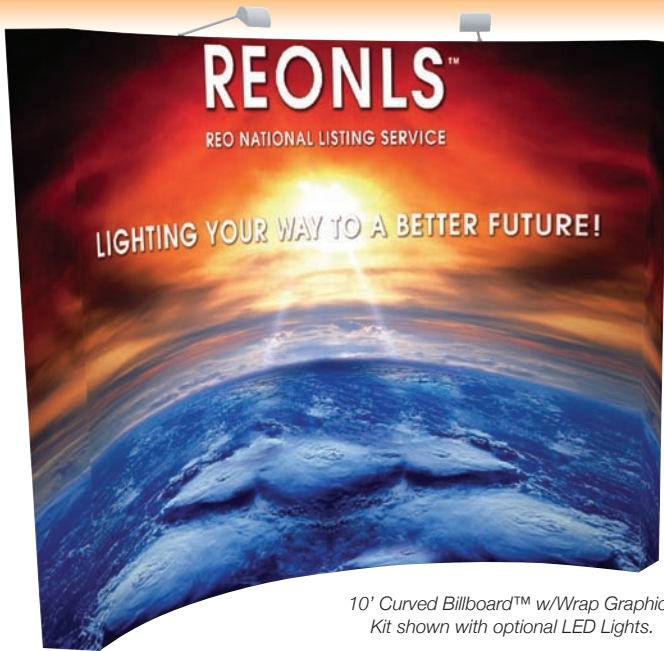

Always use stakes, stabilizing weights and ropes to secure tent against sudden wind. See our catalog or website for accessories.

10' Curved Billboard™ w/Wrap Graphics
Kit shown with optional LED Lights.