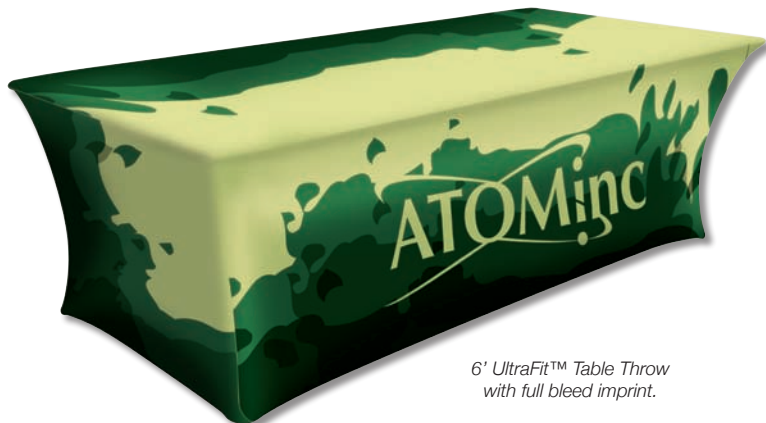

6' UltraFit™ Table Throw
with full bleed imprint.